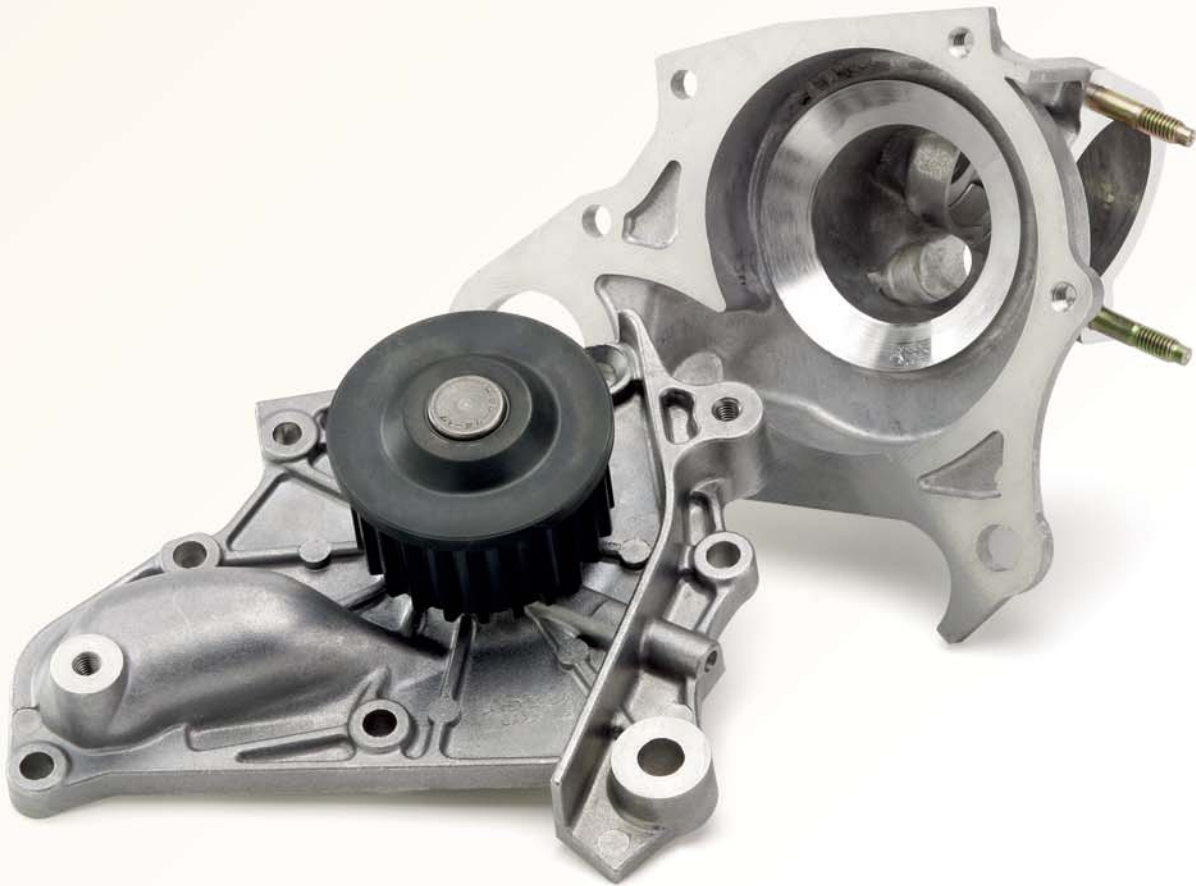

Water Pump

AISIN, the No.1 original equipment manufacturer of water pumps in the world, manufactures for the aftermarket to protect engines from severe heat.

Features:

- Engine specific water pressure is achieved without excessive load to engine.
- Aisin's aluminum die-casting technology allows for size and weight reduction.
- Improved strength in body design and carbon ceramic mechanical seals assures leak prevention.