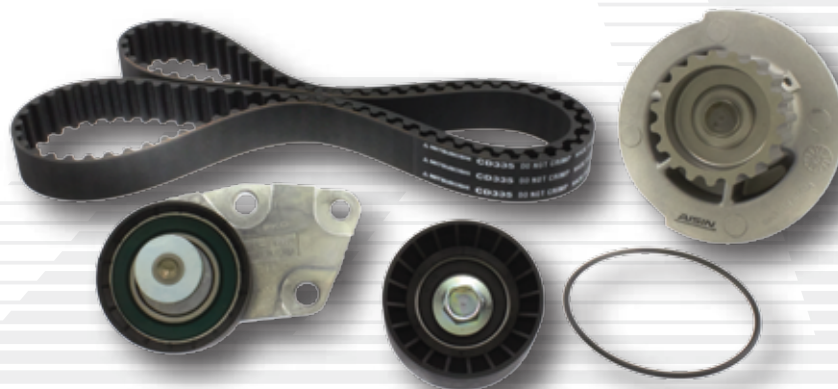

For a Better Tomorrow
AISIN GROUP

PRODUCT ANNOUNCEMENT

Engine Timing Belt Kit with Water Pump

Part #: TKGGM-001

Make	Model	Year	Engine
Chevrolet	Aveo	2004 - 2008	1.6L L4
	Aveo 5	2006 - 2008	
Pontiac	Wave	2005 - 2007	
	Wave5	2005 - 2007	
Suzuki	Swift+	2009	

OEM REFERENCE: N/A **PKG DIMENSION:** 4.5" x 12" x 11.5"

BAR CODE: 0030915587143 **WEIGHT:** 3.6 lbs

COUNTRY OF ORIGIN: KOREA

For additional details and applications information, please review the data provided by AISIN, or your catalog provider, or visit us on our website: www.aisinaftermarket.com