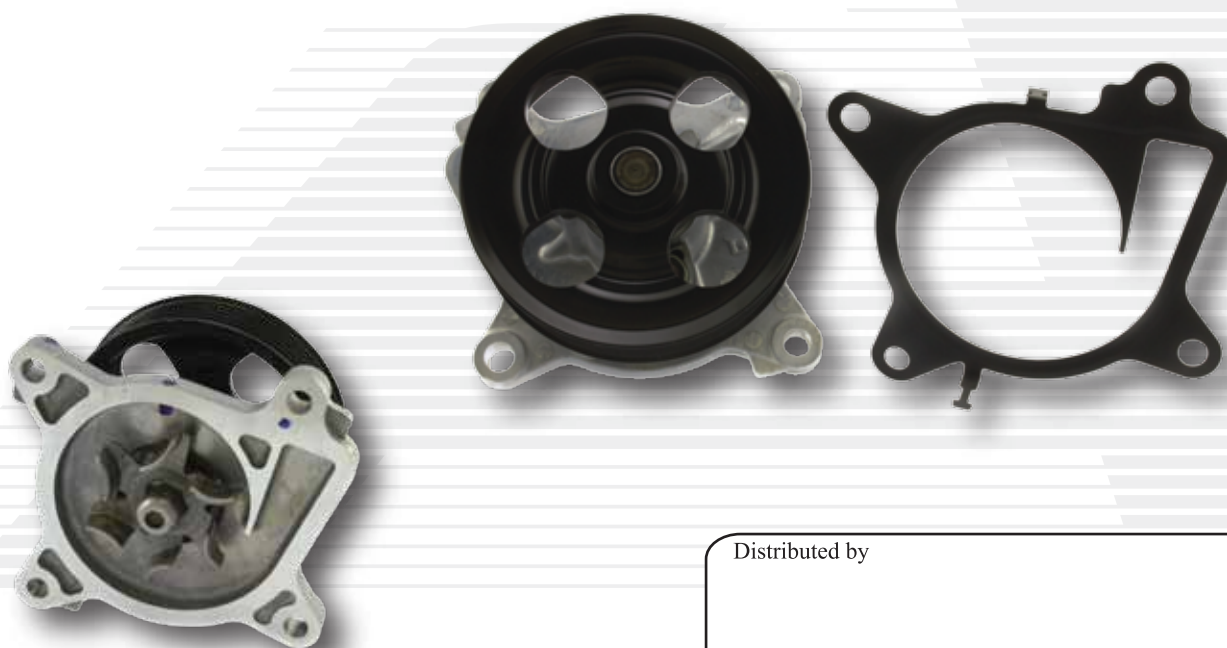

For a Better Tomorrow
AISIN GROUP

PRODUCT ANNOUNCEMENT

ENGINE WATER PUMP

PART NUMBER: WPN-709

Make	Model	Year	Engine
Infiniti	QX60	2014-2016	2.5L L4
Nissan	Altima	2012-2016	
	Murano	2016	
	Pathfinder	2014	
	Rogue	2014-2016	

OEM REFERENCE: 21010-3TA0B **PKG DIMENSION:** 5.3" X 6.2" X 5.2"

BAR CODE: 0030915587136 **WEIGHT:** 2.4 lbs

COUNTRY OF ORIGIN: MEXICO

Distributed by